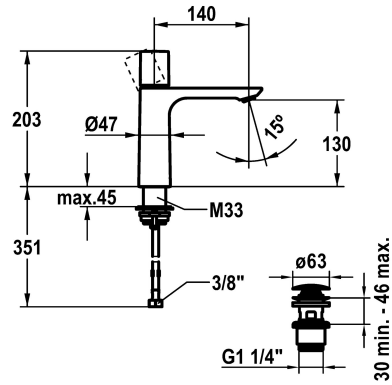

KWC ORA Lever mixer - Basin

Modell-Linie: ORA | 12.498.642.000FL
Hanat | Käsitöiset hanat

KWC-No.

125486
chromeline, A 145, flexible connection hoses, with Push Open

125487
chromeline, A 145, flexible connection hoses, without pop-up valve

- * Lever mixer
- * EcoProtect - water-saving device
- * Fixed spout
- Neoperl® Perlator® SSR, swivelling jet regulator
- * OptimalSpace - ample space for washing or working
- * KWC cartridge M 35 OP
- with ceramic discs

ATT-KWC- ABLAUFGARNITUR

mit_Push_open

ohne_Ablaufgarnitur

- flow rate and temperature continuously variable
- * Flexible connection hoses 3/8"
- * QuickInstallation - Fastening via threaded connection with locking screws
- * Mounting hole size ø35 mm
- * Scope of delivery:
- KWC pop-up valve Push Open 2 in 1 Z.538.321.000

4 l/min (3 bar)

mit_Push_open

Flexible_Anschlussschläuche

Kiinnitetty

topbedient

chromeline

Standmontage

Hebelmischer