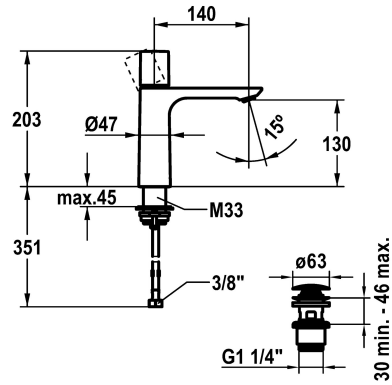

KWC ORA Lever mixer - Basin

Modell-Linie: ORA | 12.498.642.000FL
Taps | Manual taps

KWC-No.

125486
chromeline, A 145, flexible connection hoses, with Push Open

125487
chromeline, A 145, flexible connection hoses, without pop-up valve

pop-up valve

with Push open

without pop-up valve

- flow rate and temperature continuously variable
- * Flexible connection hoses 3/8"
- * QuickInstallation - Fastening via threaded connection with locking screws
- * Mounting hole size ø35 mm
- * Scope of delivery:
- KWC pop-up valve Push Open 2 in 1 Z.538.321.000

Technical Data

Flow rate
pop-up valve
Connection
Spout
Handling
Color code
Installation type
Faucet_typ
Measure Height
Acoustic group
Projection A
Energy label
Dimension Water outlet
material

4 l/min (3 bar)
with Push open
Flexible connection hoses
fixed
top lever
chromeline
Pillar installation
Lever mixer
203
I
A 140
A
130
Brass

Spare Parts

KWC ORA Lever mixer - Basin

Modell-Linie: ORA | 12.498.642.000FL
Taps | Manual taps

Cartridge M 35 OP

538331
Z.537.710

Service key Neoperl © Caché ©, JR, 21 mm, red

639017
Z.635.215
