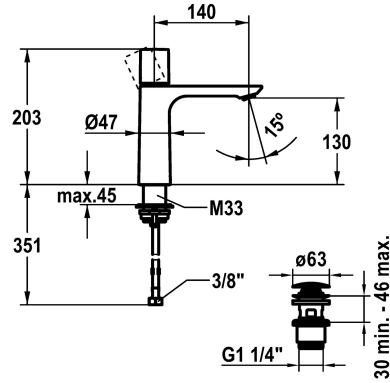

KWC ORA Lever mixer - Basin

Modell-Linie: ORA | 12.498.642.000FL
Taps | Manual taps

KWC-No.

125486
chromeline, A 145, flexible connection hoses, with Push Open

125487
chromeline, A 145, flexible connection hoses, without pop-up valve

pop-up assembly

with Push open

without pop-up valve

- flow rate and temperature continuously variable
- * Flexible connection hoses 3/8"
- * QuickInstallation - Fastening via threaded connection with locking screws
- * Mounting hole size ø35 mm
- * Scope of delivery:
- KWC pop-up valve Push Open 2 in 1 Z.538.321.000

Technical Data

Flow rate
pop-up assembly
Connection
Spout
Handling
Color code
Installation type
Faucet_typ
Dimension Height
Acoustic group
Projection A
Energy label
Dimension Water outlet
material

4 l/min (3 bar)
with Push open
Flexible connection hoses
fixed
top lever
chromeline
Pillar installation
Lever mixer
203
I
A 140
A
130
Brass

Spare Parts

KWC ORA Lever mixer - Basin

Modell-Linie: ORA | 12.498.642.000FL
Taps | Manual taps

Cartridge M 35 OP

538331
Z.537.710

Service key Neoperl © Caché ©, JR, 21 mm, red

639017
Z.635.215
