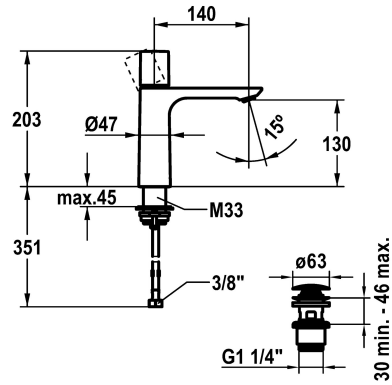

KWC ORA Lever mixer - Basin

Modell-Linie: ORA | 12.498.642.000FL
Taps | Manual taps

KWC-No.

125486
chromeline, A 145, flexible connection hoses, with Push Open

125487
chromeline, A 145, flexible connection hoses, without pop-up valve

Pop-up_valve

with Push open

without pop-up valve

- flow rate and temperature continuously variable
- * Flexible connection hoses 3/8"
- * QuickInstallation - Fastening via threaded connection with locking screws
- * Mounting hole size ø35 mm
- * Scope of delivery:
- KWC pop-up valve Push Open 2 in 1 Z.538.321.000

Technical Data

Flow rate
Pop-up_valve
Connection
Spout
Handling
Color code
Installation_type
Faucet_typ
Dimension Height
G_Acoustic group
Projection_A
Energy Label
Dimension Water outlet
material

4 l/min (3 bar)
with Push open
Flexible connection hoses
fixed
top lever
chrome
Pillar installation
Lever mixer
203
I
A 140
A
130
Brass

Spare Parts

KWC ORA Lever mixer - Basin

Modell-Linie: ORA | 12.498.642.000FL
Taps | Manual taps

Cartridge M 35 OP

538331
Z.537.710

Service key Neoperl © Caché ©, JR, 21 mm, red

639017
Z.635.215
