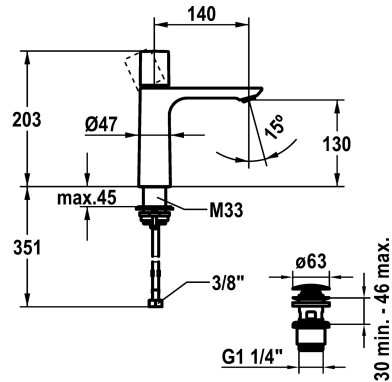

KWC ORA Lever mixer - Basin

Modell-Linie: ORA | 12.498.642.000FL
Umyvadlové armatury | Hydraulické armatury

KWC-No.

125486
chromeline, A 145, flexible connection hoses, with Push Open

125487
chromeline, A 145, flexible connection hoses, without pop-up valve

- * Lever mixer
- * EcoProtect - water-saving device
- * Fixed spout
- Neoperl® Perlator® SSR, swivelling jet regulator
- * OptimalSpace - ample space for washing or working
- * KWC cartridge M 35 OP
- with ceramic discs

ATT-KWC- ABLAUFGARNITUR

mit_Push_open

ohne_Ablaufgarnitur

- flow rate and temperature continuously variable
- * Flexible connection hoses 3/8"
- * QuickInstallation - Fastening via threaded connection with locking screws
- * Mounting hole size ø35 mm
- * Scope of delivery:
- KWC pop-up valve Push Open 2 in 1 Z.538.321.000

Faucet_typ

Measure_Height

G_Acoustic group

Projection_A

EnergyLabelCH

ATT-KWC-MASS-WASSERAUSTRITT

Materiál

4 l/min (3 bar)