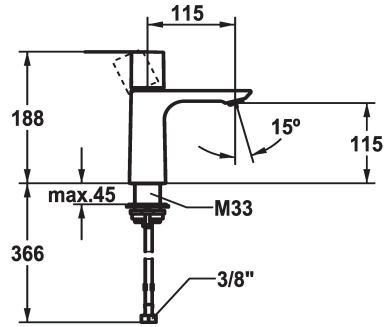

KWC ORA Lever mixer - Basin

Modell-Linie: ORA | 12.498.051.000FL
Kranar | Hydraulické armatúry

KWC-No.

125484
chromeline, A 115, flexible connection hoses, with Push Open

125485
chromeline, A 115, flexible connection hoses, without pop-up valve

ohne_Ablaufgarnitur

- flow rate and temperature continuously variable
- * Flexible connection hoses 3/8"
- * QuickInstallation - Fastening via threaded connection with locking screws
- * Mounting hole size ø35 mm

Technical Data

A_Spout_Spray
ATT-KWC-ABLAUFGARNITUR
Connection
ATT-KWC-AUSLAUF
Handling
ATT-KWC-FARBCODE
Installation_type
Faucet_typ
Measure_Height
G_Acoustic group
Projection_A
EnergyLabelCH
ATT-KWC-MASS-WASSERAUSTRITT
Material

4 l/min (3 bar)
ohne_Ablaufgarnitur
Flexible_Anschlusschläuche
fest
topbedient
chromeline
Standmontage
Hebelmischer
188
I
A115
A
115
Mässing

Reservdelar

KWC ORA Lever mixer - Basin

Modell-Linie: ORA | 12.498.051.000FL
Kranar | Hydraulické armatury