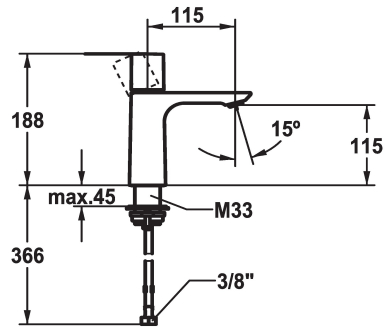

## KWC ORA Lever mixer - Basin

Modell-Linie: ORA | 12.498.051.000FL  
Armatura umywalkowa | Armatura jednouchwytowa

### KWC-No.

**125484**  
chromeline, A 115, flexible connection hoses, with Push Open

**125485**  
chromeline, A 115, flexible connection hoses, without pop-up valve

- \* Lever mixer
- \* EcoProtect - water-saving device
- \* Fixed spout
- Neoperl® Perlator® SSR, swivelling jet regulator
- \* KWC cartridge M 35 OP
- with ceramic discs

### ATT-KWC- ABLAUFGARNITUR

mit\_Push\_open

ohne\_Ablaufgarnitur

- flow rate and temperature continuously variable
- \* Flexible connection hoses 3/8"
- \* QuickInstallation - Fastening via threaded connection with locking screws
- \* Mounting hole size ø35 mm

Faucet\_typ

Dimension Height

G\_Acoustic group

Projection\_A

EnergyLabelCH

ATT-KWC-MASS-WASSERAUSTRITT

Material

4 l/min (3 bar)