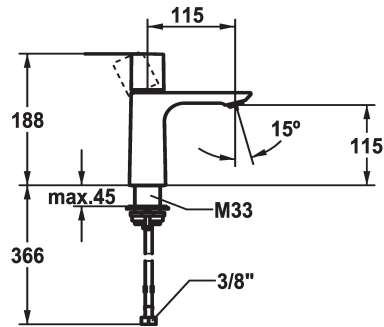

KWC ORA Lever mixer - Basin

Modell-Linie: ORA | 12.498.051.000FL
Hanat | Käsi­käyt­toiset hanat

KWC-No.

125484
chromeline, A 115, flexible connection hoses, with Push Open

125485
chromeline, A 115, flexible connection hoses, without pop-up valve

ohne_Ablaufgarnitur

- flow rate and temperature continuously variable
- * Flexible connection hoses 3/8"
- * QuickInstallation - Fastening via threaded connection with locking screws
- * Mounting hole size ø35 mm

Faucet_typ

Measure_Height

G_Acoustic group

Projection_A

EnergyLabelCH

ATT-KWC-MASS-WASSERAUSTRITT

Materiali

lviCode

KWC ORA Lever mixer - Basin

Modell-Linie: ORA | 12.498.051.000FL
Hanat | Käsi­käyt­toiset hanat

Cartridge M 35 OP

538331
Z.537.710

Service key Neoperl © Caché ©, JR, 21 mm, red

639017
Z.635.215
