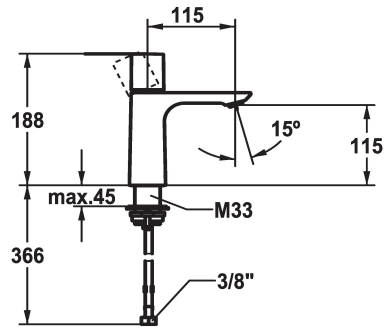

KWC ORA Lever mixer - Basin

Modell-Linie: ORA | 12.498.051.000FL
Taps | Manual taps

KWC-No.

125484
chromeline, A 115, flexible connection hoses, with Push Open

125485
chromeline, A 115, flexible connection hoses, without pop-up valve

- flow rate and temperature continuously variable
- * Flexible connection hoses 3/8"
- * QuickInstallation - Fastening via threaded connection with locking screws
- * Mounting hole size ø35 mm

Technical Data

Flow rate
pop-up valve
Connection
Spout
Handling
Color code
Installation type
Faucet_typ
Measure Height
Acoustic group
Projection A
Energy label
Dimension Water outlet
material

4 l/min (3 bar)
without pop-up valve
Flexible connection hoses
fixed
top lever
chromeline
Pillar installation
Lever mixer
188
I
A 115
A
115
Brass

Spare Parts

KWC ORA Lever mixer - Basin

Modell-Linie: ORA | 12.498.051.000FL
Taps | Manual taps

Cartridge M 35 OP

538331
Z.537.710

Service key Neoperl © Caché ©, JR, 21 mm, red

639017
Z.635.215
