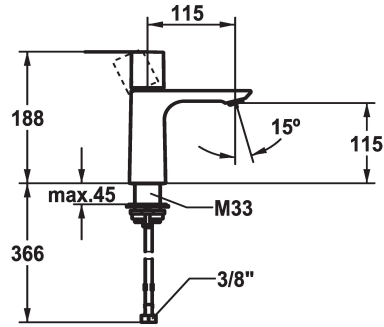

KWC ORA Lever mixer - Basin

Modell-Linie: ORA | 12.498.051.000FL
Taps | Manual taps

KWC-No.

125484
chromeline, A 115, flexible connection hoses, with Push Open

125485
chromeline, A 115, flexible connection hoses, without pop-up valve

- flow rate and temperature continuously variable
- * Flexible connection hoses 3/8"
- * QuickInstallation - Fastening via threaded connection with locking screws
- * Mounting hole size ø35 mm

Technical Data

Flow rate
pop-up assembly
Connection
Spout
Handling
Color code
Installation type
Faucet_typ
Dimension Height
Acoustic group
Projection A
Energy label
Dimension Water outlet
material

4 l/min (3 bar)
without pop-up valve
Flexible connection hoses
fixed
top lever
chromeline
Pillar installation
Lever mixer
188
I
A 115
A
115
Brass

Spare Parts

KWC ORA Lever mixer - Basin

Modell-Linie: ORA | 12.498.051.000FL
Taps | Manual taps

Cartridge M 35 OP

538331
Z.537.710

Service key Neoperl © Caché ©, JR, 21 mm, red

639017
Z.635.215
