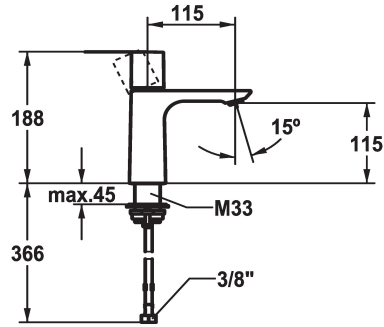

KWC ORA Lever mixer - Basin

Modell-Linie: ORA | 12.498.051.000FL
Taps | Manual taps

KWC-No.

125484
chromeline, A 115, flexible connection hoses, with Push Open

125485
chromeline, A 115, flexible connection hoses, without pop-up valve

- flow rate and temperature continuously variable
- * Flexible connection hoses 3/8"
- * QuickInstallation - Fastening via threaded connection with locking screws
- * Mounting hole size ø35 mm

Technical Data

Flow rate
Pop-up_valve
Connection
Spout
Handling
Color code
Installation_type
Faucet_typ
Dimension Height
G_Acoustic group
Projection_A
Energy Label
Dimension Water outlet
material

4 l/min (3 bar)
without pop-up valve
Flexible connection hoses
fixed
top lever
chrome
Pillar installation
Lever mixer
188
I
A 115
A
115
Brass

Spare Parts

KWC ORA Lever mixer - Basin

Modell-Linie: ORA | 12.498.051.000FL
Taps | Manual taps

Cartridge M 35 OP

538331
Z.537.710

Service key Neoperl © Caché ©, JR, 21 mm, red

639017
Z.635.215
