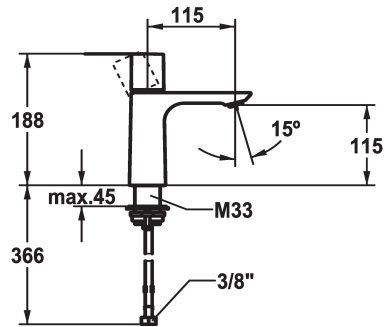

KWC ORA Lever mixer - Basin

Modell-Linie: ORA | 12.498.051.000FL
Umyvadlové armatury | Hydraulické armatury

KWC-No.

125484
chromeline, A 115, flexible connection hoses, with Push Open

125485
chromeline, A 115, flexible connection hoses, without pop-up valve

ohne_Ablaufgarnitur

- flow rate and temperature continuously variable
- * Flexible connection hoses 3/8"
- * QuickInstallation - Fastening via threaded connection with locking screws
- * Mounting hole size ø35 mm

Faucet_typ

Measure_Height

G_Acoustic group

Projection_A

EnergyLabelCH

ATT-KWC-MASS-WASSERAUSTRITT

Material

4 l/min (3 bar)

I

A115

A

115

mosaz

Náhradní díly

KWC ORA Lever mixer - Basin

Modell-Linie: ORA | 12.498.051.000FL
Umyvadlové armatury | Hydraulické armatury