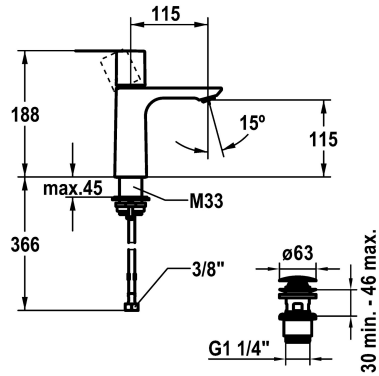

KWC ORA Lever mixer - Basin

Modell-Linie: ORA | 12.498.641.000FL
Kranar | Hydraulické armatúry

KWC-No.

125484
chromeline, A 115, flexible connection hoses, with Push Open

125485
chromeline, A 115, flexible connection hoses, without pop-up valve

- * Lever mixer
- * EcoProtect - water-saving device
- * Fixed spout
- Neoperl® Perlator® SSR, swivelling jet regulator
- * KWC cartridge M 35 OP
- with ceramic discs
- flow rate and temperature continuously variable

ATT-KWC- ABLAUFGARNITUR

mit_Push_open

ohne_Ablaufgarnitur

- * Flexible connection hoses 3/8"
- * QuickInstallation - Fastening via threaded connection with locking screws
- * Mounting hole size ø35 mm
- * Scope of delivery:
- KWC pop-up valve Push Open 2 in 1 Z.538.321.000

Faucet_typ

Measure_Height

G_Acoustic group

Projection_A

EnergyLabelCH

ATT-KWC-MASS-WASSERAUSTRITT

Material

4 l/min (3 bar)