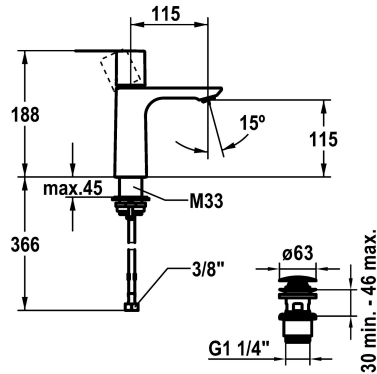

KWC ORA Lever mixer - Basin

Modell-Linie: ORA | 12.498.641.000FL
Armatura umywalkowa | Armatura jednouchwytywa

KWC-No.

125484
chromeline, A 115, flexible connection hoses, with Push Open

125485
chromeline, A 115, flexible connection hoses, without pop-up valve

- * Lever mixer
- * EcoProtect - water-saving device
- * Fixed spout
- Neoperl® Perlator® SSR, swivelling jet regulator
- * KWC cartridge M 35 OP
- with ceramic discs
- flow rate and temperature continuously variable

ATT-KWC- ABLAUFGARNITUR

mit_Push_open

ohne_Ablaufgarnitur

- * Flexible connection hoses 3/8"
- * QuickInstallation - Fastening via threaded connection with locking screws
- * Mounting hole size ø35 mm
- * Scope of delivery:
- KWC pop-up valve Push Open 2 in 1 Z.538.321.000

Faucet_typ

Dimension Height

G_Acoustic group

Projection_A

EnergyLabelCH

ATT-KWC-MASS-WASSERAUSTRITT

Material

4 l/min (3 bar)