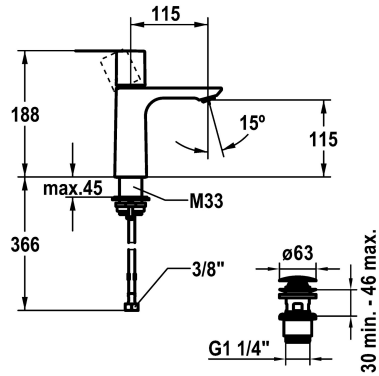

## KWC ORA Lever mixer - Basin

Modell-Linie: ORA | 12.498.641.000FL  
Hanat | Käsi­käyt­toiset hanat

### KWC-No.

**125484**  
chromeline, A 115, flexible connection hoses, with Push Open

**125485**  
chromeline, A 115, flexible connection hoses, without pop-up valve

- \* Lever mixer
- \* EcoProtect - water-saving device
- \* Fixed spout
- Neoperl® Perlator® SSR, swivelling jet regulator
- \* KWC cartridge M 35 OP
- with ceramic discs
- flow rate and temperature continuously variable

### ATT-KWC- ABLAUFGARNITUR

mit\_Push\_open

ohne\_Ablaufgarnitur

- \* Flexible connection hoses 3/8"
- \* QuickInstallation - Fastening via threaded connection with locking screws
- \* Mounting hole size ø35 mm
- \* Scope of delivery:
- KWC pop-up valve Push Open 2 in 1 Z.538.321.000

4 l/min (3 bar)

mit\_Push\_open

Flexible-Anschluss­schläuche

Kiinnitetty

topbedient

chromeline

Standmontage

Hebelmischer