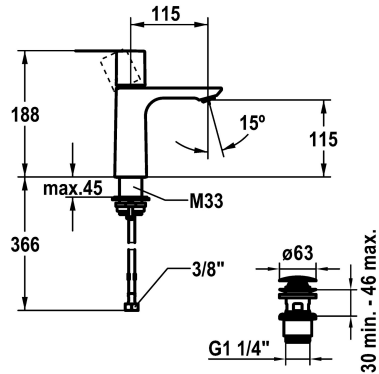

KWC ORA Lever mixer - Basin

Modell-Linie: ORA | 12.498.641.000FL
Taps | Manual taps

KWC-No.

125484
chromeline, A 115, flexible connection hoses, with Push Open

125485
chromeline, A 115, flexible connection hoses, without pop-up valve

pop-up valve

with Push open

without pop-up valve

- * Flexible connection hoses 3/8"
- * QuickInstallation - Fastening via threaded connection with locking screws
- * Mounting hole size ø35 mm
- * Scope of delivery:
- KWC pop-up valve Push Open 2 in 1 Z.538.321.000

Technical Data

Flow rate
pop-up valve
Connection
Spout
Handling
Color code
Installation type
Faucet_typ
Measure Height
Acoustic group
Projection A
Energy label
Dimension Water outlet
material

4 l/min (3 bar)
with Push open
Flexible connection hoses
fixed
top lever
chromeline
Pillar installation
Lever mixer
188
I
A 115
A
115
Brass

Spare Parts

KWC ORA Lever mixer - Basin

Modell-Linie: ORA | 12.498.641.000FL
Taps | Manual taps

Cartridge M 35 OP

538331
Z.537.710

Service key Neoperl © Caché ©, JR, 21 mm, red

639017
Z.635.215
