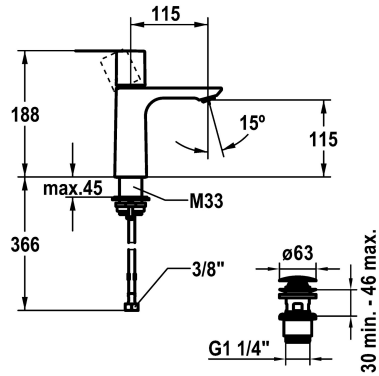

KWC ORA Lever mixer - Basin

Modell-Linie: ORA | 12.498.641.000FL
Taps | Manual taps

KWC-No.

125484
chromeline, A 115, flexible connection hoses, with Push Open

125485
chromeline, A 115, flexible connection hoses, without pop-up valve

pop-up assembly

with Push open

without pop-up valve

- * Flexible connection hoses 3/8"
- * QuickInstallation - Fastening via threaded connection with locking screws
- * Mounting hole size ø35 mm
- * Scope of delivery:
 - KWC pop-up valve Push Open 2 in 1 Z.538.321.000

Technical Data

Flow rate
pop-up assembly
Connection
Spout
Handling
Color code
Installation type
Faucet_typ
Dimension Height
Acoustic group
Projection A
Energy label
Dimension Water outlet
material

4 l/min (3 bar)
with Push open
Flexible connection hoses
fixed
top lever
chromeline
Pillar installation
Lever mixer
188
I
A 115
A
115
Brass

Spare Parts

KWC ORA Lever mixer - Basin

Modell-Linie: ORA | 12.498.641.000FL
Taps | Manual taps

Cartridge M 35 OP

538331
Z.537.710

Service key Neoperl © Caché ©, JR, 21 mm, red

639017
Z.635.215
