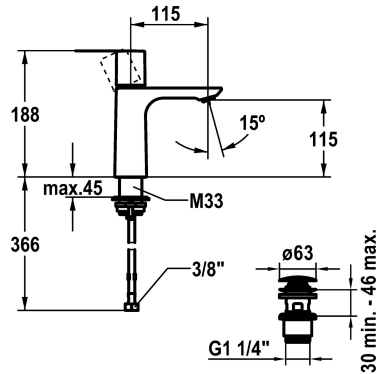

KWC ORA Lever mixer - Basin

Modell-Linie: ORA | 12.498.641.000FL
Taps | Manual taps

KWC-No.

125484
chromeline, A 115, flexible connection hoses, with Push Open

125485
chromeline, A 115, flexible connection hoses, without pop-up valve

Pop-up_valve

with Push open

without pop-up valve

- * Flexible connection hoses 3/8"
- * QuickInstallation - Fastening via threaded connection with locking screws
- * Mounting hole size $\varnothing 35$ mm
- * Scope of delivery:
 - KWC pop-up valve Push Open 2 in 1 Z.538.321.000

Technical Data

Flow rate
Pop-up_valve
Connection
Spout
Handling
Color code
Installation_type
Faucet_typ
Dimension Height
G_Acoustic group
Projection_A
Energy Label
Dimension Water outlet
material

4 l/min (3 bar)
with Push open
Flexible connection hoses
fixed
top lever
chrome
Pillar installation
Lever mixer
188
I
A 115
A
115
Brass

Spare Parts

KWC ORA Lever mixer - Basin

Modell-Linie: ORA | 12.498.641.000FL
Taps | Manual taps

Cartridge M 35 OP

538331
Z.537.710

Service key Neoperl © Caché ©, JR, 21 mm, red

639017
Z.635.215
