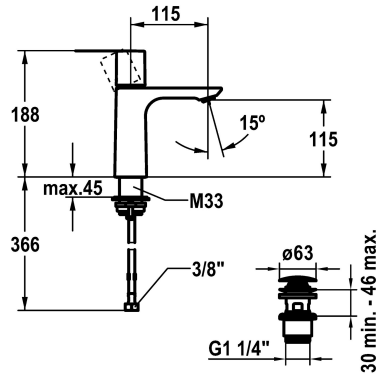

KWC ORA Lever mixer - Basin

Modell-Linie: ORA | 12.498.641.000FL
Umyvadlové armatury | Hydraulické armatury

KWC-No.

125484
chromeline, A 115, flexible connection hoses, with Push Open

125485
chromeline, A 115, flexible connection hoses, without pop-up valve

- * Lever mixer
- * EcoProtect - water-saving device
- * Fixed spout
- Neoperl® Perlator® SSR, swivelling jet regulator
- * KWC cartridge M 35 OP
- with ceramic discs
- flow rate and temperature continuously variable

ATT-KWC- ABLAUFGARNITUR

mit_Push_open

ohne_Ablaufgarnitur

- * Flexible connection hoses 3/8"
- * QuickInstallation - Fastening via threaded connection with locking screws
- * Mounting hole size ø35 mm
- * Scope of delivery:
- KWC pop-up valve Push Open 2 in 1 Z.538.321.000

Faucet_typ

Measure_Height

G_Acoustic group

Projection_A

EnergyLabelCH

ATT-KWC-MASS-WASSERAUSTRITT

Materiál

4 l/min (3 bar)