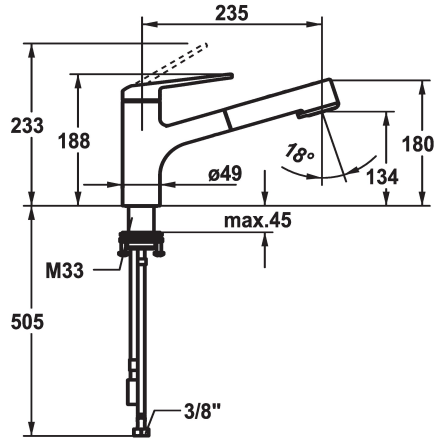

## KWC DOMO 6.0 Lever mixer - Kitchen

Modell-Linie: DOMO 6.0 | 10.661.533.000FL  
Kranar | Hydraulické armatúry

### KWC-No.

**125481**  
chromeline, A 235, flexible connection hoses

- \* Lever mixer
- \* TouchProtect - anti-scald protection thanks to the "double skin" principle
- \* Intrinsicly safe against backflow
- \* Pull-out spray
  - SprayClean - easy to clean and actively prevents limescale buildup
  - up to 600 mm pull-out length
  - TripleClean - Normal, soft, and power stream modes
  - hose surface to fit faucet surface
  - QuickConnect - Simple hose connection system

- \* Hose guide, swivelling 120°
- \* EasyLock - a pull-out spray that easily slides back into place
- \* OptimalSpace - ample space for washing or working
- \* KWC cartridge M 35 S
  - with ceramic discs
  - flow rate and temperature continuously variable
  - temperature limitation
- \* Flexible connection hoses 3/8"
- \* QuickInstallation - Fastening via threaded connection with locking screws
- \* Mounting hole size ø35 mm

### Technical Data

ATT-KWC-A_AUSZUGBRAUSE_SIEB	9 l/min (3 bar)
ATT-KWC-A_AUSZUGBRAUSE_NORMAL	8 l/min (3 bar)
Connection	Flexible_Anschlussschläuche
ATT-KWC-AUSLAUF	schwenkbar
Handling	topbedient
Kitchen_spray	Auszugbrause
ATT-KWC-FARBCODE	chromeline
Installation_type	Standmontage
Faucet_typ	Hebelmischer
Measure_Height	188
G_Acoustic group	I
Projection_A	A235
EnergyLabelCH	A
ATT-KWC-MASS-WASSERAUSTRITT	134
Material	Mässing