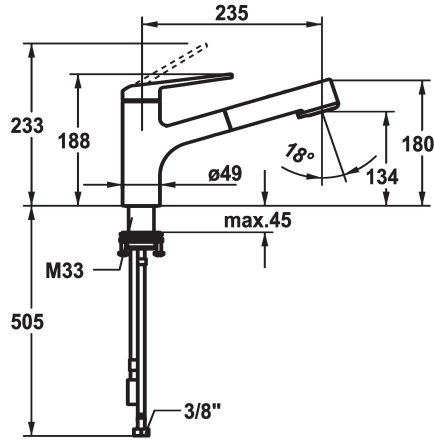

KWC DOMO 6.0 Lever mixer - Kitchen

Modell-Linie: DOMO 6.0 | 10.661.533.000FL
Armatura umywalkowa | Armatura jednouchwytywa

KWC-No.

125481
chromeline, A 235, flexible connection hoses

- * Lever mixer
- * TouchProtect - anti-scald protection thanks to the "double skin" principle
- * Intrinsicly safe against backflow
- * Pull-out spray
 - SprayClean - easy to clean and actively prevents limescale buildup
 - up to 600 mm pull-out length
 - TripleClean - Normal, soft, and power stream modes
 - hose surface to fit faucet surface
 - QuickConnect - Simple hose connection system

- * Hose guide, swivelling 120°
- * EasyLock - a pull-out spray that easily slides back into place
- * OptimalSpace - ample space for washing or working
- * KWC cartridge M 35 S
 - with ceramic discs
 - flow rate and temperature continuously variable
 - temperature limitation
- * Flexible connection hoses 3/8"
- * QuickInstallation - Fastening via threaded connection with locking screws
- * Mounting hole size ø35 mm

Dane techniczne

ATT-KWC-A_AUSZUGBRAUSE_SIEB
ATT-KWC-A_AUSZUGBRAUSE_NORMAL
Connection
ATT-KWC-AUSLAUF
Handling
Kitchen_spray
ATT-KWC-FARBCODE
Installation_type
Faucet_typ
Dimension Height
G_Acoustic group
Projection_A
EnergyLabelCH
ATT-KWC-MASS-WASSERAUSTRITT
Material

9 l/min (3 bar)
8 l/min (3 bar)
Flexible_Anschlussschläuche
schwenkbar
topbedient
Auszugbrause
chromeline
Standmontage
Hebelmischer
188
l
A235
A
134
Mosiqdz