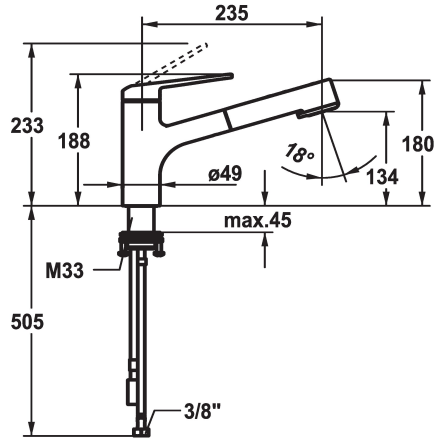

## KWC DOMO 6.0 Lever mixer - Kitchen

Modell-Linie: DOMO 6.0 | 10.661.533.000FL  
Hanat | Käskikäyttöiset hanat

### KWC-No.

**125481**  
chromeline, A 235, flexible connection hoses

- \* Lever mixer
- \* TouchProtect - anti-scald protection thanks to the "double skin" principle
- \* Intrinsicly safe against backflow
- \* Pull-out spray
  - SprayClean - easy to clean and actively prevents limescale buildup
  - up to 600 mm pull-out length
  - TripleClean - Normal, soft, and power stream modes
  - hose surface to fit faucet surface
  - QuickConnect - Simple hose connection system

- \* Hose guide, swivelling 120°
- \* EasyLock - a pull-out spray that easily slides back into place
- \* OptimalSpace - ample space for washing or working
- \* KWC cartridge M 35 S
  - with ceramic discs
  - flow rate and temperature continuously variable
  - temperature limitation
- \* Flexible connection hoses 3/8"
- \* QuickInstallation - Fastening via threaded connection with locking screws
- \* Mounting hole size ø35 mm

### Tekniset tiedot

ATT-KWC-A_AUSZUGBRAUSE_SIEB	9 l/min (3 bar)
ATT-KWC-A_AUSZUGBRAUSE_NORMAL	8 l/min (3 bar)
Connection	Flexible_Anschlusschläuche
Spout	schwenkbar
Handling	topbedient
Kitchen_spray	Auszugbrause
Värikoodi	chromeline
Installation_type	Standmontage
Faucet_typ	Hebelmischer
Measure_Height	188
G_Acoustic group	I
Projection_A	A235
EnergyLabelCH	A
ATT-KWC-MASS-WASSERAUSTRITT	134
Materiaali	Messinki
IviCode	0