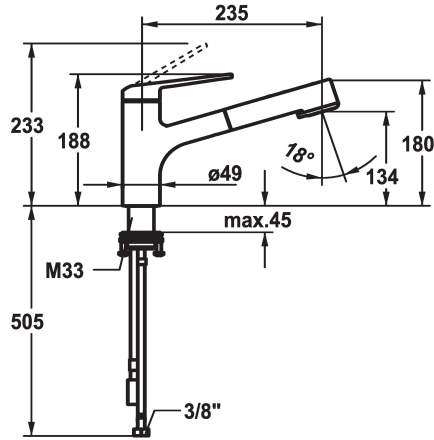

KWC DOMO 6.0 Lever mixer - Kitchen

Modell-Linie: DOMO 6.0 | 10.661.533.000FL
Taps | Manual taps

KWC-No.

125481
chromeline, A 235, flexible connection hoses

- * Lever mixer
- * TouchProtect - anti-scald protection thanks to the "double skin" principle
- * Inherently safe against backflow
- * Pull-out spray
 - SprayClean - easy to clean and actively prevents limescale buildup
 - up to 600 mm pull-out length
 - TripleClean - Normal, soft, and power stream modes
 - hose surface to fit faucet surface
 - QuickConnect - Simple hose connection system

- * Hose guide, swivelling 120°
- * EasyLock - a pull-out spray that easily slides back into place
- * OptimalSpace - ample space for washing or working
- * KWC cartridge M 35 S
 - with ceramic discs
 - flow rate and temperature continuously variable
 - temperature limitation
- * Flexible connection hoses 3/8"
- * QuickInstallation - Fastening via threaded connection with locking screws
- * Mounting hole size 3/8 mm

Technical Data

Flow rate needle spray
Flow rate normal spray
Connection
Spout
Handling
Kitchenspray
Color code
Installation type
Faucet_typ
Measure Height
Acoustic group
Projection A
Energy label
Dimension Water outlet
material

9 l/min (3 bar)
8 l/min (3 bar)
Flexible connection hoses
swivel
top lever
Pull-out spray
chromeline
Pillar installation
Lever mixer
188
I
A 235
A
134
Brass