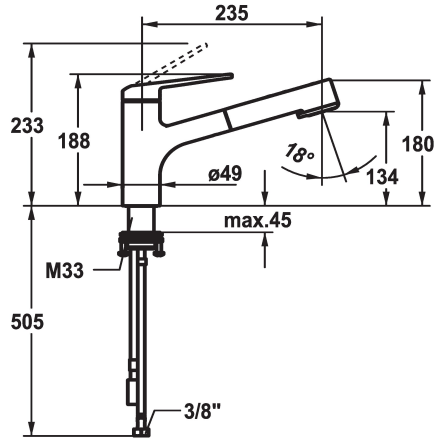

KWC DOMO 6.0 Lever mixer - Kitchen

Modell-Linie: DOMO 6.0 | 10.661.533.000FL
Taps | Manual taps

KWC-No.

125481
chromeline, A 235, flexible connection hoses

- * Lever mixer
- * TouchProtect - anti-scald protection thanks to the "double skin" principle
- * Inherently safe against backflow
- * Pull-out spray
 - SprayClean - easy to clean and actively prevents limescale buildup
 - up to 600 mm pull-out length
 - TripleClean - Normal, soft, and power stream modes
 - hose surface to fit faucet surface
 - QuickConnect - Simple hose connection system

- * Hose guide, swivelling 120°
- * EasyLock - a pull-out spray that easily slides back into place
- * OptimalSpace - ample space for washing or working
- * KWC cartridge M 35 S
 - with ceramic discs
 - flow rate and temperature continuously variable
 - temperature limitation
- * Flexible connection hoses 3/8"
- * QuickInstallation - Fastening via threaded connection with locking screws
- * Mounting hole size 78 mm

Technical Data

Flow rate needle spray
Flow rate normal spray
Connection
Spout
Handling
Kitchenspray
Color code
Installation type
Faucet_typ
Dimension Height
Acoustic group
Projection A
Energy label
Dimension Water outlet
material

9 l/min (3 bar)
8 l/min (3 bar)
Flexible connection hoses
swivel
top lever
Pull-out spray
chromeline
Pillar installation
Lever mixer
188
I
A 235
A
134
Brass