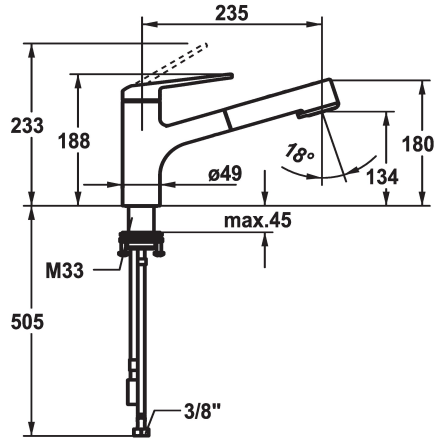

## KWC DOMO 6.0 Lever mixer - Kitchen

Modell-Linie: DOMO 6.0 | 10.661.533.000FL  
Umyvadlové armatury | Hydraulické armatury

### KWC-No.

**125481**  
chromeline, A 235, flexible connection hoses

- \* Lever mixer
- \* TouchProtect - anti-scald protection thanks to the "double skin" principle
- \* Intrinsicly safe against backflow
- \* Pull-out spray
  - SprayClean - easy to clean and actively prevents limescale buildup
  - up to 600 mm pull-out length
  - TripleClean - Normal, soft, and power stream modes
  - hose surface to fit faucet surface
  - QuickConnect - Simple hose connection system

- \* Hose guide, swivelling 120°
- \* EasyLock - a pull-out spray that easily slides back into place
- \* OptimalSpace - ample space for washing or working
- \* KWC cartridge M 35 S
  - with ceramic discs
  - flow rate and temperature continuously variable
  - temperature limitation
- \* Flexible connection hoses 3/8"
- \* QuickInstallation - Fastening via threaded connection with locking screws
- \* Mounting hole size ø35 mm

### Technické údaje

ATT-KWC-A_AUSZUGBRAUSE_SIEB	9 l/min (3 bar)
ATT-KWC-A_AUSZUGBRAUSE_NORMAL	8 l/min (3 bar)
Connection	Flexible_Anschlussschläuche
ATT-KWC-AUSLAUF	schwenkbar
Handling	topbedient
Kitchen_spray	Auszugbrause
ATT-KWC-FARBCODE	chromeline
Installation_type	Standmontage
Faucet_typ	Hebelmischer
Measure_Height	188
G_Acoustic group	I
Projection_A	A235
EnergyLabelCH	A
ATT-KWC-MASS-WASSERAUSTRITT	134
Materiál	mosaz