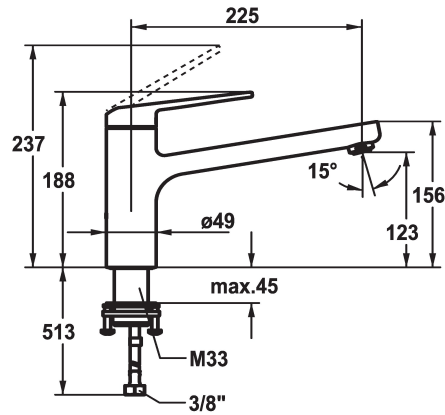

KWC DOMO 6.0 Lever mixer - Kitchen

Modell-Linie: DOMO 6.0 | 10.661.523.000FL
Armatura umywalkowa | Armatura jednouchwytywa

KWC-No.

125480
chromeline, A 225, flexible connection hoses

- * Lever mixer
- * Swivel spout 150°
- Neoperl® Cascade® SLC
- * OptimalSpace - ample space for washing or working
- * KWC cartridge M 35 S
- with ceramic discs

- flow rate and temperature continuously variable
- temperature limitation
- * Flexible connection hoses 3/8"
- * QuickInstallation - Fastening via threaded connection with locking screws
- * Mounting hole size ø35 mm

Dane techniczne

A_Spout_Spray
Connection
ATT-KWC-AUSLAUF
Handling
ATT-KWC-FARBCODE
Installation_type
Faucet_typ
Dimension Height
G_Acoustic_group
Projection_A
EnergyLabelCH
ATT-KWC-MASS-WASSERAUSTRITT
Material

12 l/min (3 bar)
Flexible_Anschlusschläuche
schwenkbar
topbedient
chromeline
Standmontage
Hebelmischer
188
I
A225
B
123
Mosiqdz