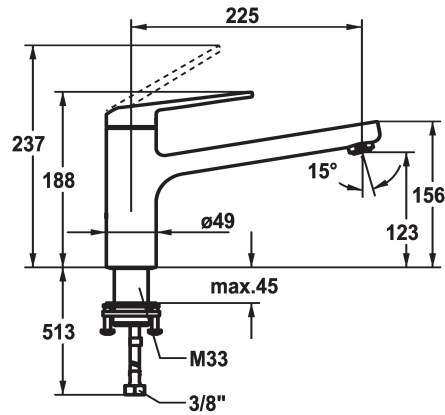

KWC DOMO 6.0 Lever mixer - Kitchen

Modell-Linie: DOMO 6.0 | 10.661.523.000FL
Hanat | Käsi­käyt­toiset hanat

KWC-No.

125480
chromeline, A 225, flexible connection hoses

- * Lever mixer
- * Swivel spout 150°
- Neoperl® Cascade® SLC
- * OptimalSpace - ample space for washing or working
- * KWC cartridge M 35 S
- with ceramic discs

- flow rate and temperature continuously variable
- temperature limitation
- * Flexible connection hoses 3/8"
- * QuickInstallation - Fastening via threaded connection with locking screws
- * Mounting hole size ø35 mm

Tekniset tiedot

A_Spout_Spray
Connection
Spout
Handling
Värikoodi
Installation_type
Faucet_typ
Measure_Height
G_Acoustic_group
Projection_A
EnergyLabelCH
ATT-KWC-MASS-WASSERAUSTRITT
Materiaali
lviCode

12 l/min (3 bar)
Flexible_Anschluss­schläuche
schwenkbar
topbedient
chromeline
Standmontage
Hebelmischer
188
l
A225
B
123
Messinki
0