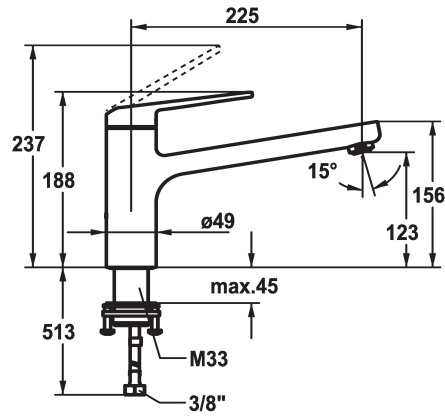

KWC DOMO 6.0 Lever mixer - Kitchen

Modell-Linie: DOMO 6.0 | 10.661.523.000FL
Taps | Manual taps

KWC-No.

125480
chromeline, A 225, flexible connection hoses

- * Lever mixer
- * Swivel spout 150°
- Neoperl® Cascade® SLC
- * OptimalSpace - ample space for washing or working
- * KWC cartridge M 35 S
- with ceramic discs

- flow rate and temperature continuously variable
- temperature limitation
- * Flexible connection hoses 3/8"
- * QuickInstallation - Fastening via threaded connection with locking screws
- * Mounting hole size ø35 mm

Technical Data

Flow rate
Connection
Spout
Handling
Color code
Installation type
Faucet_typ
Measure Height
Acoustic group
Projection A
Energy label
Dimension Water outlet
material

12 l/min (3 bar)
Flexible connection hoses
swivel
top lever
chromeline
Pillar installation
Lever mixer
188
I
A 225
B
123
Brass