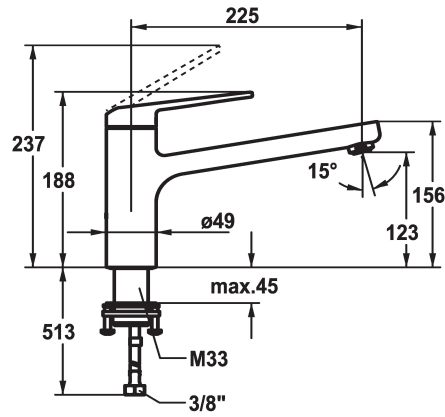

KWC DOMO 6.0 Lever mixer - Kitchen

Modell-Linie: DOMO 6.0 | 10.661.523.000FL
Taps | Manual taps

KWC-No.

125480
chromeline, A 225, flexible connection hoses

- * Lever mixer
- * Swivel spout 150°
- Neoperl® Cascade® SLC
- * OptimalSpace - ample space for washing or working
- * KWC cartridge M 35 S
- with ceramic discs

- flow rate and temperature continuously variable
- temperature limitation
- * Flexible connection hoses 3/8"
- * QuickInstallation - Fastening via threaded connection with locking screws
- * Mounting hole size ø35 mm

Technical Data

Flow rate
Connection
Spout
Handling
Color code
Installation type
Faucet_typ
Dimension Height
Acoustic group
Projection A
Energy label
Dimension Water outlet
material

12 l/min (3 bar)
Flexible connection hoses
swivel
top lever
chromeline
Pillar installation
Lever mixer
188
I
A 225
B
123
Brass