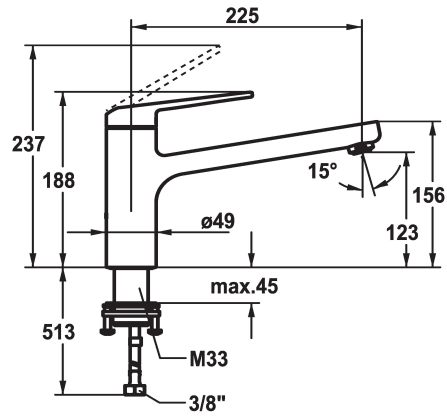

KWC DOMO 6.0 Lever mixer - Kitchen

Modell-Linie: DOMO 6.0 | 10.661.523.000FL
Taps | Manual taps

KWC-No.

125480

chromeline, A 225, flexible connection hoses

- * Lever mixer
- * Swivel spout 150°
- Neoperl® Cascade® SLC
- * OptimalSpace - ample space for washing or working
- * KWC cartridge M 35 S
- with ceramic discs

- flow rate and temperature continuously variable
- temperature limitation
- * Flexible connection hoses 3/8"
- * QuickInstallation - Fastening via threaded connection with locking screws
- * Mounting hole size ø35 mm

Technical Data

Flow rate
Connection
Spout
Handling
Color code
Installation_type
Faucet_typ
Dimension Height
G_Acoustic group
Projection_A
Energy Label
Dimension Water outlet
material

12 l/min (3 bar)
Flexible connection hoses
swivel
top lever
chrome
Pillar installation
Lever mixer
188
I
A 225
B
123
Brass