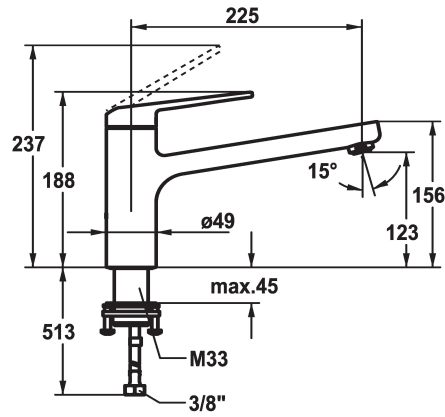

KWC DOMO 6.0 Lever mixer - Kitchen

Modell-Linie: DOMO 6.0 | 10.661.523.000FL
Umyvadlové armatury | Hydraulické armatury

KWC-No.

125480
chromeline, A 225, flexible connection hoses

- * Lever mixer
- * Swivel spout 150°
- Neoperl® Cascade® SLC
- * OptimalSpace - ample space for washing or working
- * KWC cartridge M 35 S
- with ceramic discs

- flow rate and temperature continuously variable
- temperature limitation
- * Flexible connection hoses 3/8"
- * QuickInstallation - Fastening via threaded connection with locking screws
- * Mounting hole size ø35 mm

Technické údaje

A_Spout_Spray
Connection
ATT-KWC-AUSLAUF
Handling
ATT-KWC-FARBCODE
Installation_type
Faucet_typ
Measure_Height
G_Acoustic_group
Projection_A
EnergyLabelCH
ATT-KWC-MASS-WASSERAUSTRITT
Material

12 l/min (3 bar)
Flexible_Anschlusschläuche
schwenkbar
topbedient
chromeline
Standmontage
Hebelmischer
188
I
A225
B
123
mosaz