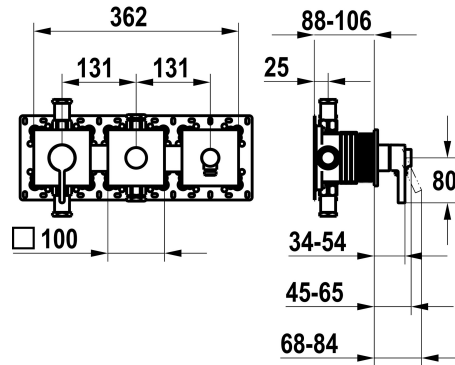

KWC FIT

Trim kit, with safety device DIN EN 1717 – Lever mixer – Tub

Modell-Linie: FIT | 20.544.550.000

Suihkut ja suihkupaneelit | Allashanat

KWC-No.

125435

chromeline, trim kit, with safety device DIN EN 1717

* Trim kit with function unit KWC HOMEBOX

* Outflow

- with integrated hose connection

- above or below for the second consumer with CHOICE diverter without automatic reset

* KWC cartridge M 35-S HF

- with ceramic discs

Tekniset tiedot

ATT-KWC-A_ABGANG_UP

19.2 l/min (3 bar)

ATT-KWC-A_BRAUSENABGANG

15.2 l/min (3 bar)

Halkaisija

362x100

Handling

Messinki

IviCode

0

Varaosat

KWC FIT

Trim kit, with safety device DIN EN 1717 – Lever mixer – Tub

Modell-Linie: FIT | 20.544.550.000

Suihkut ja suihkupaneelit | Allashanat