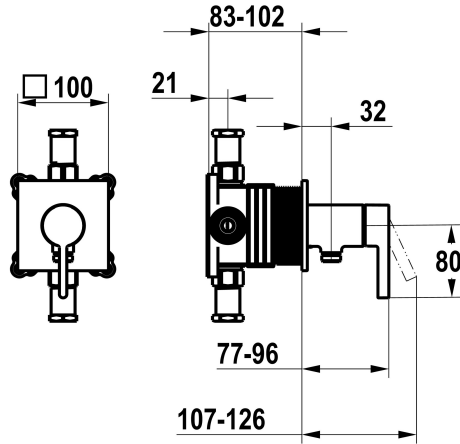

KWC FIT

Trim kit, with safety device DIN EN 1717 – Lever mixer – Shower

Modell-Linie: FIT | 21.544.550.000

Suihkut ja suihkupaneelit | Manuaali suihkut

KWC-No.

125434

chromeline, trim kit, with safety device DIN EN 1717

NEW

- * Trim kit with function unit KWC HOMEBOX
- * Outflow
 - with integrated hose connection
- * KWC cartridge M 35-S HF
 - with ceramic discs
 - flow rate and temperature continuously variable

- * Scope of delivery:
 - Lever mixer unit - with integrated hose connection
 - Fastening of the cover plate without screws
- * To be ordered separately:
 - Unit for concealed installation KWC HOMEBOX Lever mixer 1 Consumers 39.006.251.931

Tekniset tiedot

ATT-KWC-A_ABGANG_UP

16 l/min (3 bar)

Halkaisija

100x100

Handling

frontbedient

ATT-KWC-FARBCODE

KWC FIT

Trim kit, with safety device DIN EN 1717 – Lever mixer – Shower

Modell-Linie: FIT | 21.544.550.000

Suihkut ja suihkupaneelit | Manuaali suihkut

Cartridge M 35-S HF

537602

Z.537.602
