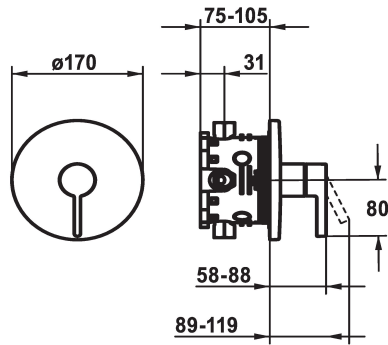

KWC FIT

Trim kit - Lever mixer - Shower

Modell-Linie: FIT | 21.544.502.000

Suihkut ja suihkupaneelit | Manuaali suihkut

KWC-No.

125428

chromeline, Trim kit

* Trim kit with function unit

* Outflow top or below

* KWC cartridge M 35 H

- with ceramic discs

- flow rate and temperature continuously variable

* Scope of delivery:

- Function unit, lever, cap, sleeve, cover plate, holder for escutcheon

- Fastening of the cover plate without screws

* To be ordered separately:

- Unit for concealed installation KWC BLUEBOX®

½", without shut-off valve, 39.999.900.931

¾" (½"), with shut-off valve, 39.999.910.931

Tekniset tiedot

ATT-KWC-A_ABGANG_UP

19 l/min (3 bar)

Halkaisija

D170

Handling

frontbedient

Värikoodi