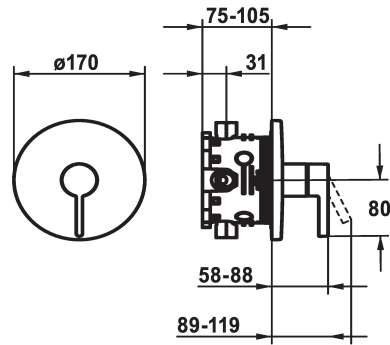

KWC FIT

Trim kit - Lever mixer - Shower

Modell-Linie: FIT | 21.544.502.000

Showers | Manual shower

KWC-No.

125428

chromeline, Trim kit

- * Trim kit with function unit
- * Outflow top or below
- * KWC cartridge M 35 H
- with ceramic discs
- flow rate and temperature continuously variable
- * Scope of delivery:

- Function unit, lever, cap, sleeve, cover plate, holder for escutcheon
- Fastening of the cover plate without screws
- * To be ordered separately:
- Unit for concealed installation KWC BLUEBOX®
- ½", without shut-off valve, 39.999.900.931
- ¾" (½"), with shut-off valve, 39.999.910.931

Technical Data

Flow rate
Diameter
Handling
Color code
Installation_type
Faucet_typ
G_Acoustic group
Concealed_unit
Energy Label
material

19 l/min (3 bar)
D170
front lever
chrome
Wall mounted
Lever mixer
I
Trim kit
C
Brass

537953

KWC FIT

Trim kit - Lever mixer - Shower

Modell-Linie: FIT | 21.544.502.000
Showers | Manual shower

Z.537.593

Z.537.595

Z.537.600

Z.537.953