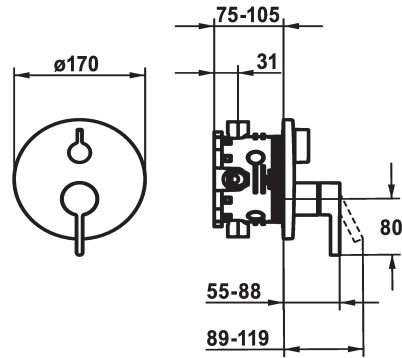

## KWC FIT

Trim kit - Lever mixer - Tub

Modell-Linie: FIT | 20.544.512.000

Armatura natryskowa | Baterie wannowe

### KWC-No.

**125426**

chromeline, Trim kit

**125427**

chromeline, Trim kit, with vacuum breaker

- Function unit, lever, cap, sleeve, cover plate, holder for escutcheon, diverter
- Fastening of the cover plate without screws
- \* To be ordered separately:
- Unit for concealed installation KWC BLUEBOX®
- ½", without shut-off valve, 39.999.900.931
- ¾" (½"), with shut-off valve, 39.999.910.931