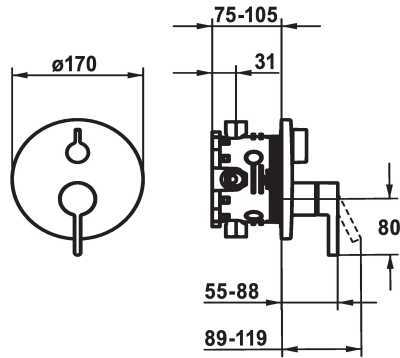

KWC FIT

Trim kit - Lever mixer - Tub

Modell-Linie: FIT | 20.544.512.000

Suihkut ja suihkupaneelit | Allashanat

KWC-No.

125426

chromeline, Trim kit

125427

chromeline, Trim kit, with vacuum breaker

ATT-KWC-UNTERPUTZ

FM-Set

FM-Set mit SI

- * Trim kit with function unit
- * Outflow top and below
- * Turning handle for diverter
- * KWC cartridge M 35 H
- with ceramic discs
- flow rate and temperature continuously variable
- * Scope of delivery:

- Function unit, lever, cap, sleeve, cover plate, holder for escutcheon, diverter
- Fastening of the cover plate without screws
- * To be ordered separately:
- Unit for concealed installation KWC BLUEBOX®
- ½", without shut-off valve, 39.999.900.931
- ¾" (½"), with shut-off valve, 39.999.910.931

KWC FIT

Trim kit - Lever mixer - Tub

Modell-Linie: FIT | 20.544.512.000

Suihkut ja suihkupaneelit | Allashanat

BLUEBOX Alignment set

537593
Z.537.593

BLUEBOX Extension set 15 mm

537595
Z.537.595