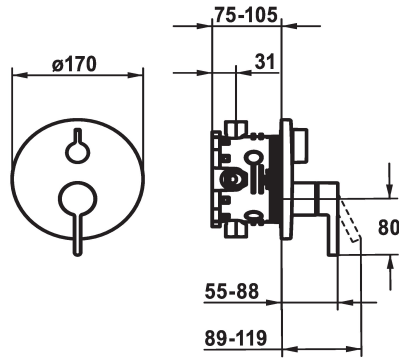

KWC FIT

Trim kit - Lever mixer - Tub

Modell-Linie: FIT | 20.544.512.000
Showers | Exposed bath mixer

KWC-No.

125426
chromeline, Trim kit

125427
chromeline, Trim kit, with vacuum breaker

- * Trim kit with function unit
- * Outflow top and below
- * Turning handle for diverter
- * KWC cartridge M 35 H
- with ceramic discs
- flow rate and temperature continuously variable
- * Scope of delivery:

Concealed unit

Trim kit

Trim kit, with vacuum breaker

- Function unit, lever, cap, sleeve, cover plate, holder for escutcheon, diverter
- Fastening of the cover plate without screws
- * To be ordered separately:
- Unit for concealed installation KWC BLUEBOX®
- ½", without shut-off valve, 39.999.900.931
- ¾" (½"), with shut-off valve, 39.999.910.931

Technical Data

Flow rate
Diameter
Handling
Color code
Installation type
Faucet_typ
Acoustic group
Concealed unit
Energy label
material

19 l/min (3 bar)
D170
front lever
chromeline
Wall mounted
Lever mixer
I
Trim kit, with vacuum breaker
C
Brass

Optional Accessories

KWC FIT

Trim kit - Lever mixer - Tub

Modell-Linie: FIT | 20.544.512.000

Showers | Exposed bath mixer

BLUEBOX Alignment set

537593
Z.537.593

BLUEBOX Extension set 15 mm