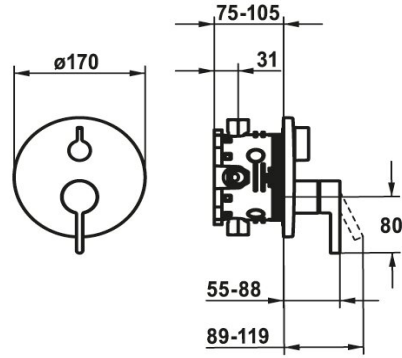

KWC FIT

Trim kit - Lever mixer - Tub

Modell-Linie: FIT | 20.544.512.000

Showers | Exposed bath mixer

KWC-No.

125426

chromeline, Trim kit

125427

chromeline, Trim kit, with vacuum breaker

Concealed unit

Trim kit

Trim kit, with vacuum breaker

- * Trim kit with function unit
- * Outflow top and below
- * Turning handle for diverter
- * KWC cartridge M 35 H
- with ceramic discs
- flow rate and temperature continuously variable
- * Scope of delivery:

- Function unit, lever, cap, sleeve, cover plate, holder for escutcheon, diverter
- Fastening of the cover plate without screws
- * To be ordered separately:
- Unit for concealed installation KWC BLUEBOX®
- ½", without shut-off valve, 39.999.900.931
- ¾" (½"), with shut-off valve, 39.999.910.931

Technical Data

Flow rate
Diameter
Handling
Color code
Installation type
Faucet_typ
Acoustic group
Concealed unit
Energy label
material

19 l/min (3 bar)
D170
front lever
chromeline
Wall mounted
Lever mixer
I
Trim kit, with vacuum breaker
C
Brass