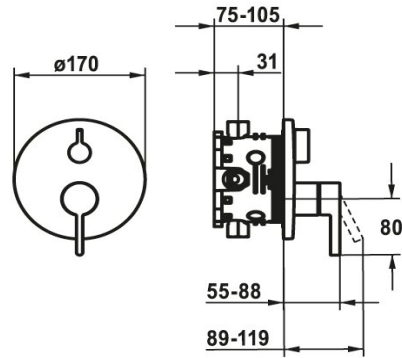

KWC FIT

Trim kit - Lever mixer - Tub

Modell-Linie: FIT | 20.544.512.000
Showers | Exposed bath mixer

KWC-No.

125426
chromeline, Trim kit

125427
chromeline, Trim kit, with vacuum breaker

360008634
matt black, Trim kit

Concealed_unit

Trim kit

Trim kit, with vacuum breaker

Trim kit

- * Trim kit with function unit
- * Outflow top and below
- * Turning handle for diverter
- * KWC cartridge M 35 H
- with ceramic discs
- flow rate and temperature continuously variable
- * Scope of delivery:

- Function unit, lever, cap, sleeve, cover plate, holder for escutcheon, diverter
- Fastening of the cover plate without screws
- * To be ordered separately:
- Unit for concealed installation KWC BLUEBOX®
- ½", without shut-off valve, 39.999.900.931
- ¾" (½"), with shut-off valve, 39.999.910.931

Technical Data

Flow rate
Diameter
Handling
Color_code
Installation_type
Faucet_typ
G_Acoustic group
Concealed_unit
Energy Label
material

19 l/min (3 bar)
D170
front lever
chrome
Wall mounted
Lever mixer
I
Trim kit, with vacuum breaker
C
Brass