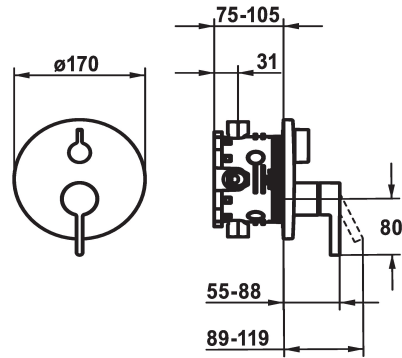

## KWC FIT

Trim kit - Lever mixer - Tub

Modell-Linie: FIT | 20.544.512.000

Sprchové armatury | Vanové armatury

### KWC-No.

**125426**

chromeline, Trim kit

**125427**

chromeline, Trim kit, with vacuum breaker

- Function unit, lever, cap, sleeve, cover plate, holder for escutcheon, diverter
- Fastening of the cover plate without screws
- \* To be ordered separately:
- Unit for concealed installation KWC BLUEBOX®
- ½", without shut-off valve, 39.999.900.931
- ¾" (½"), with shut-off valve, 39.999.910.931