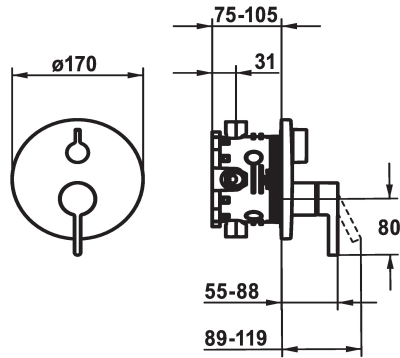

KWC FIT

Trim kit - Lever mixer - Tub

Modell-Linie: FIT | 20.544.502.000

Suihkut ja suihkupaneelit | Allashanat

KWC-No.

125426

chromeline, Trim kit

125427

chromeline, Trim kit, with vacuum breaker

ATT-KWC-UNTERPUTZ

FM-Set

FM-Set mit SI

- * Trim kit with function unit
- * Outflow top and below
- * Turning handle for diverter
- * KWC cartridge M 35 H
- with ceramic discs
- flow rate and temperature continuously variable
- * Scope of delivery:

- Function unit, lever, cap, sleeve, cover plate, holder for escutcheon, diverter
- Fastening of the cover plate without screws
- * To be ordered separately:
- Unit for concealed installation KWC BLUEBOX®
- ½", without shut-off valve, 39.999.900.931
- ¾" (½"), with shut-off valve, 39.999.910.931

KWC FIT

Trim kit - Lever mixer - Tub

Modell-Linie: FIT | 20.544.502.000

Suihkut ja suihkupaneelit | Allashanat

BLUEBOX Alignment set

537593
Z.537.593

BLUEBOX Extension set 15 mm

537595
Z.537.595