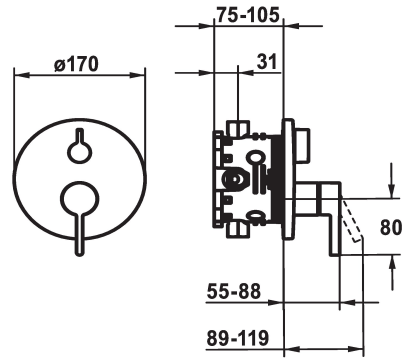

KWC FIT

Trim kit - Lever mixer - Tub

Modell-Linie: FIT | 20.544.502.000
Showers | Exposed bath mixer

KWC-No.

125426
chromeline, Trim kit

125427
chromeline, Trim kit, with vacuum breaker

- * Trim kit with function unit
- * Outflow top and below
- * Turning handle for diverter
- * KWC cartridge M 35 H
- with ceramic discs
- flow rate and temperature continuously variable
- * Scope of delivery:

Concealed unit

Trim kit

Trim kit, with vacuum breaker

- Function unit, lever, cap, sleeve, cover plate, holder for escutcheon, diverter
- Fastening of the cover plate without screws
- * To be ordered separately:
- Unit for concealed installation KWC BLUEBOX®
- ½", without shut-off valve, 39.999.900.931
- ¾" (½"), with shut-off valve, 39.999.910.931

Technical Data

| |
|-------------------|
| Flow rate |
| Diameter |
| Handling |
| Color code |
| Installation type |
| Faucet_typ |
| Acoustic group |
| Concealed unit |
| Energy label |
| material |

| |
|------------------|
| 19 l/min (3 bar) |
| D170 |
| front lever |
| chromeline |
| Wall mounted |
| Lever mixer |
| I |
| Trim kit |
| C |
| Brass |

Optional Accessories

KWC FIT

Trim kit - Lever mixer - Tub

Modell-Linie: FIT | 20.544.502.000

Showers | Exposed bath mixer

BLUEBOX Alignment set

537593
Z.537.593

BLUEBOX Extension set 15 mm