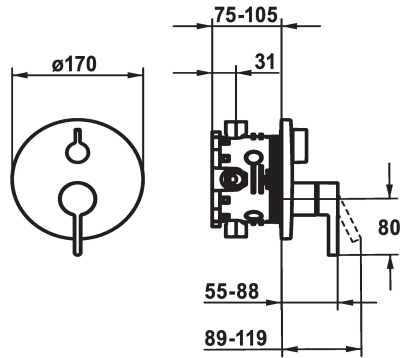

KWC FIT

Trim kit - Lever mixer - Tub

Modell-Linie: FIT | 20.544.502.000
Showers | Exposed bath mixer

KWC-No.

125426
chromeline, Trim kit

125427
chromeline, Trim kit, with vacuum breaker

- * Trim kit with function unit
- * Outflow top and below
- * Turning handle for diverter
- * KWC cartridge M 35 H
- with ceramic discs
- flow rate and temperature continuously variable
- * Scope of delivery:

Concealed unit

Trim kit

Trim kit, with vacuum breaker

- Function unit, lever, cap, sleeve, cover plate, holder for escutcheon, diverter
- Fastening of the cover plate without screws
- * To be ordered separately:
- Unit for concealed installation KWC BLUEBOX®
- ½", without shut-off valve, 39.999.900.931
- ¾" (½"), with shut-off valve, 39.999.910.931

Technical Data

Flow rate
Diameter
Handling
Color code
Installation type
Faucet_typ
Acoustic group
Concealed unit
Energy label
material

19 l/min (3 bar)
D170
front lever
chromeline
Wall mounted
Lever mixer
I
Trim kit
C
Brass

Optional Accessories

KWC FIT

Trim kit - Lever mixer - Tub

Modell-Linie: FIT | 20.544.502.000

Showers | Exposed bath mixer

BLUEBOX Alignment set

537593
Z.537.593

BLUEBOX Extension set 15 mm