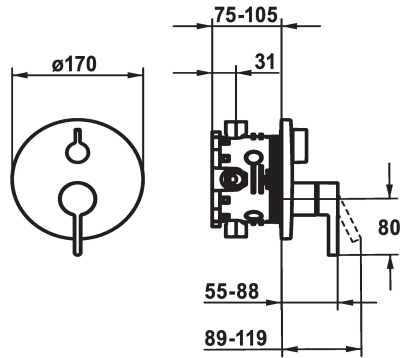

KWC FIT

Trim kit - Lever mixer - Tub

Modell-Linie: FIT | 20.544.502.000
Showers | Exposed bath mixer

KWC-No.

125426
chromeline, Trim kit

125427
chromeline, Trim kit, with vacuum breaker

- * Trim kit with function unit
- * Outflow top and below
- * Turning handle for diverter
- * KWC cartridge M 35 H
- with ceramic discs
- flow rate and temperature continuously variable
- * Scope of delivery:

Concealed_unit

Trim kit

Trim kit, with vacuum breaker

- Function unit, lever, cap, sleeve, cover plate, holder for escutcheon, diverter
- Fastening of the cover plate without screws
- * To be ordered separately:
- Unit for concealed installation KWC BLUEBOX®
- ½", without shut-off valve, 39.999.900.931
- ¾" (½"), with shut-off valve, 39.999.910.931

Technical Data

Flow rate
Diameter
Handling
Color code
Installation_type
Faucet_typ
G_Acoustic group
Concealed_unit
Energy Label
material

19 l/min (3 bar)
D170
front lever
chrome
Wall mounted
Lever mixer
I
Trim kit
C
Brass

Optional Accessories

KWC FIT

Trim kit - Lever mixer - Tub

Modell-Linie: FIT | 20.544.502.000

Showers | Exposed bath mixer

BLUEBOX Alignment set

537593
Z.537.593

BLUEBOX Extension set 15 mm