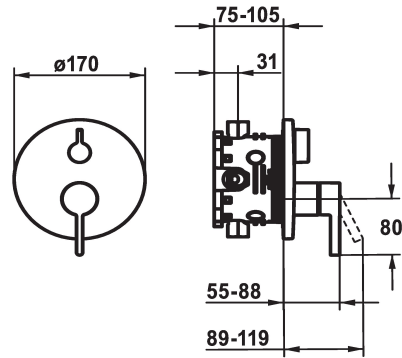

KWC FIT

Trim kit - Lever mixer - Tub

Modell-Linie: FIT | 20.544.502.000

Sprchové armatury | Vanové armatury

KWC-No.

125426

chromeline, Trim kit

125427

chromeline, Trim kit, with vacuum breaker

ATT-KWC-UNTERPUTZ

FM-Set

FM-Set mit SI

- * Trim kit with function unit
- * Outflow top and below
- * Turning handle for diverter
- * KWC cartridge M 35 H
- with ceramic discs
- flow rate and temperature continuously variable
- * Scope of delivery:

- Function unit, lever, cap, sleeve, cover plate, holder for escutcheon, diverter
- Fastening of the cover plate without screws
- * To be ordered separately:
- Unit for concealed installation KWC BLUEBOX®
- ½", without shut-off valve, 39.999.900.931
- ¾" (½"), with shut-off valve, 39.999.910.931

ATT-KWC-UNTERPUTZ

EnergyLabelCH

Materiál

19 l/min (3 bar)

D170

frontbedient

chromeline

montáž na stěnu