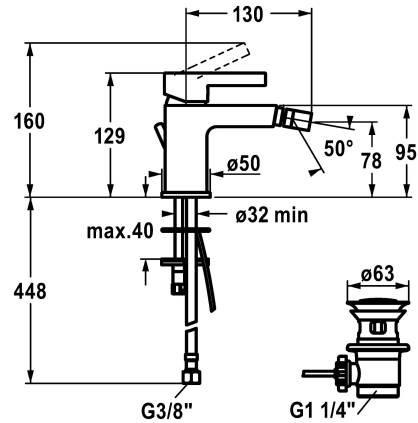

KWC FIT

Lever mixer - Bidet

Modell-Linie: FIT | 13.541.041.000FL

Kranar | Hydraulické armatúry

KWC-No.

125421

chromeline, A 130, flexible connection hoses, with pop-up valve

- * Lever mixer
- * Fixed spout
- ball joint aerator Neoperl® Perlator®
- * KWC cartridge M 35 OP
- with ceramic discs

ATT-KWC-FARBCODE

chromeline

- flow rate and temperature continuously variable
- temperature limitation
- * Flexible connection hoses 3/8"
- * Fastening by means of stud bolt M8 x 1
- * Mounting hole size 35 mm

Faucet_typ

Measure_Height

G_Acoustic group

Projection_A

EnergyLabelCH

ATT-KWC-MASS-WASSERAUSTRITT

Material

4.8 l/min (3 bar)

Modell-Linie: FIT | 13.541.041.000FL
Kranar | Hydraulické armatury

Cartridge M 35 OP

538331
Z.537.710
