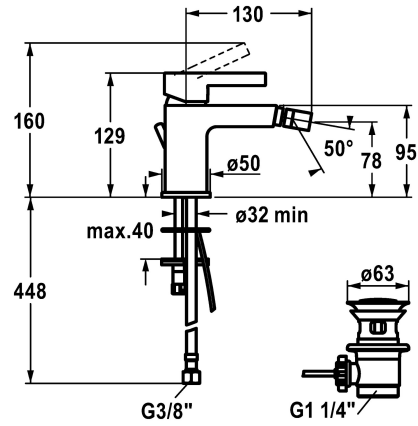

KWC FIT

Lever mixer - Bidet

Modell-Linie: FIT | 13.541.041.000FL

Armatura umywalkowa | Armatura jednouchwytowa

KWC-No.

125421

chromeline, A 130, flexible connection hoses, with pop-up valve

- * Lever mixer
- * Fixed spout
- ball joint aerator Neoperl® Perlator®
- * KWC cartridge M 35 OP
- with ceramic discs

- flow rate and temperature continuously variable
- temperature limitation
- * Flexible connection hoses 3/8"
- * Fastening by means of stud bolt M8 x 1
- * Mounting hole size $\varnothing 35$ mm

Dane techniczne

A_Spout_Spray
ATT-KWC-ABLAUFGARNITUR
Connection
ATT-KWC-AUSLAUF
Handling
ATT-KWC-FARBCODE
Installation_type
Faucet_typ
Dimension Height
G_Acoustic group
Projection_A
EnergyLabelCH
ATT-KWC-MASS-WASSERAUSTRITT
Material

4.8 l/min (3 bar)
mit_Ablaufgarnitur
Flexible_Anschlusschläuche
fest
topbedient
chromeline
Standmontage
Hebelmischer
129
I
A130
A
78
Mosiqdz

Części zamienne

KWC FIT

Lever mixer - Bidet

Modell-Linie: FIT | 13.541.041.000FL