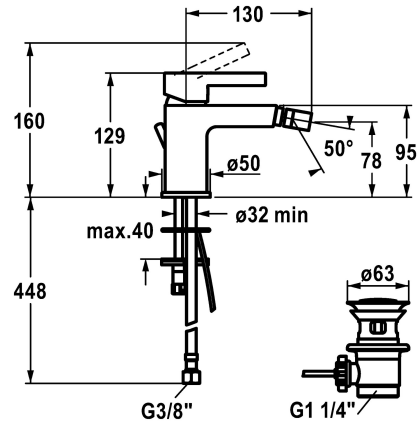

KWC FIT

Lever mixer - Bidet

Modell-Linie: FIT | 13.541.041.000FL
Taps | Manual taps

KWC-No.

125421

chromeline, A 130, flexible connection hoses, with pop-up valve

- * Lever mixer
- * Fixed spout
- ball joint aerator Neoperl® Perlator®
- * KWC cartridge M 35 OP
- with ceramic discs

- flow rate and temperature continuously variable
- temperature limitation
- * Flexible connection hoses 3/8"
- * Fastening by means of stud bolt M8 x 1
- * Mounting hole size $\varnothing 35$ mm

Technical Data

Flow rate	4.8 l/min (3 bar)
pop-up valve	with pop-up valve
Connection	Flexible connection hoses
Spout	fixed
Handling	top lever
Color code	chromeline
Installation type	Pillar installation
Faucet_typ	Lever mixer
Measure Height	129
Acoustic group	I
Projection A	A 130
Energy label	A
Dimension Water outlet	78
material	Brass