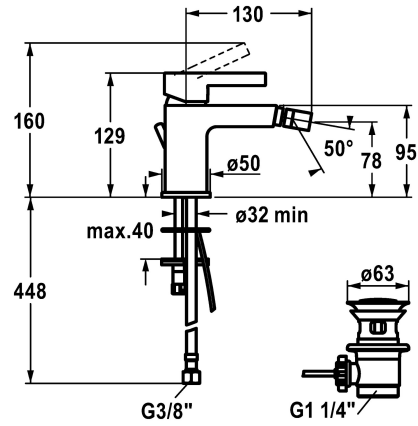

KWC FIT

Lever mixer - Bidet

Modell-Linie: FIT | 13.541.041.000FL

Taps | Manual taps

KWC-No.

125421

chromeline, A 130, flexible connection hoses, with pop-up valve

- * Lever mixer
- * Fixed spout
- ball joint aerator Neoperl® Perlator®
- * KWC cartridge M 35 OP
- with ceramic discs

Color code

chromeline

- flow rate and temperature continuously variable
- temperature limitation
- * Flexible connection hoses 3/8"
- * Fastening by means of stud bolt M8 x 1
- * Mounting hole size $\varnothing 35$ mm

Technical Data

Flow rate
pop-up assembly
Connection
Spout
Handling
Color code
Installation type
Faucet_typ
Dimension Height
Acoustic group
Projection A
Energy label
Dimension Water outlet
material

4.8 l/min (3 bar)
with pop-up valve
Flexible connection hoses
fixed
top lever
chromeline
Pillar installation
Lever mixer
129
I
A 130
A
78
Brass

Spare Parts

KWC FIT

Lever mixer - Bidet

Modell-Linie: FIT | 13.541.041.000FL
Taps | Manual taps

Cartridge M 35 OP

538331
Z.537.710
